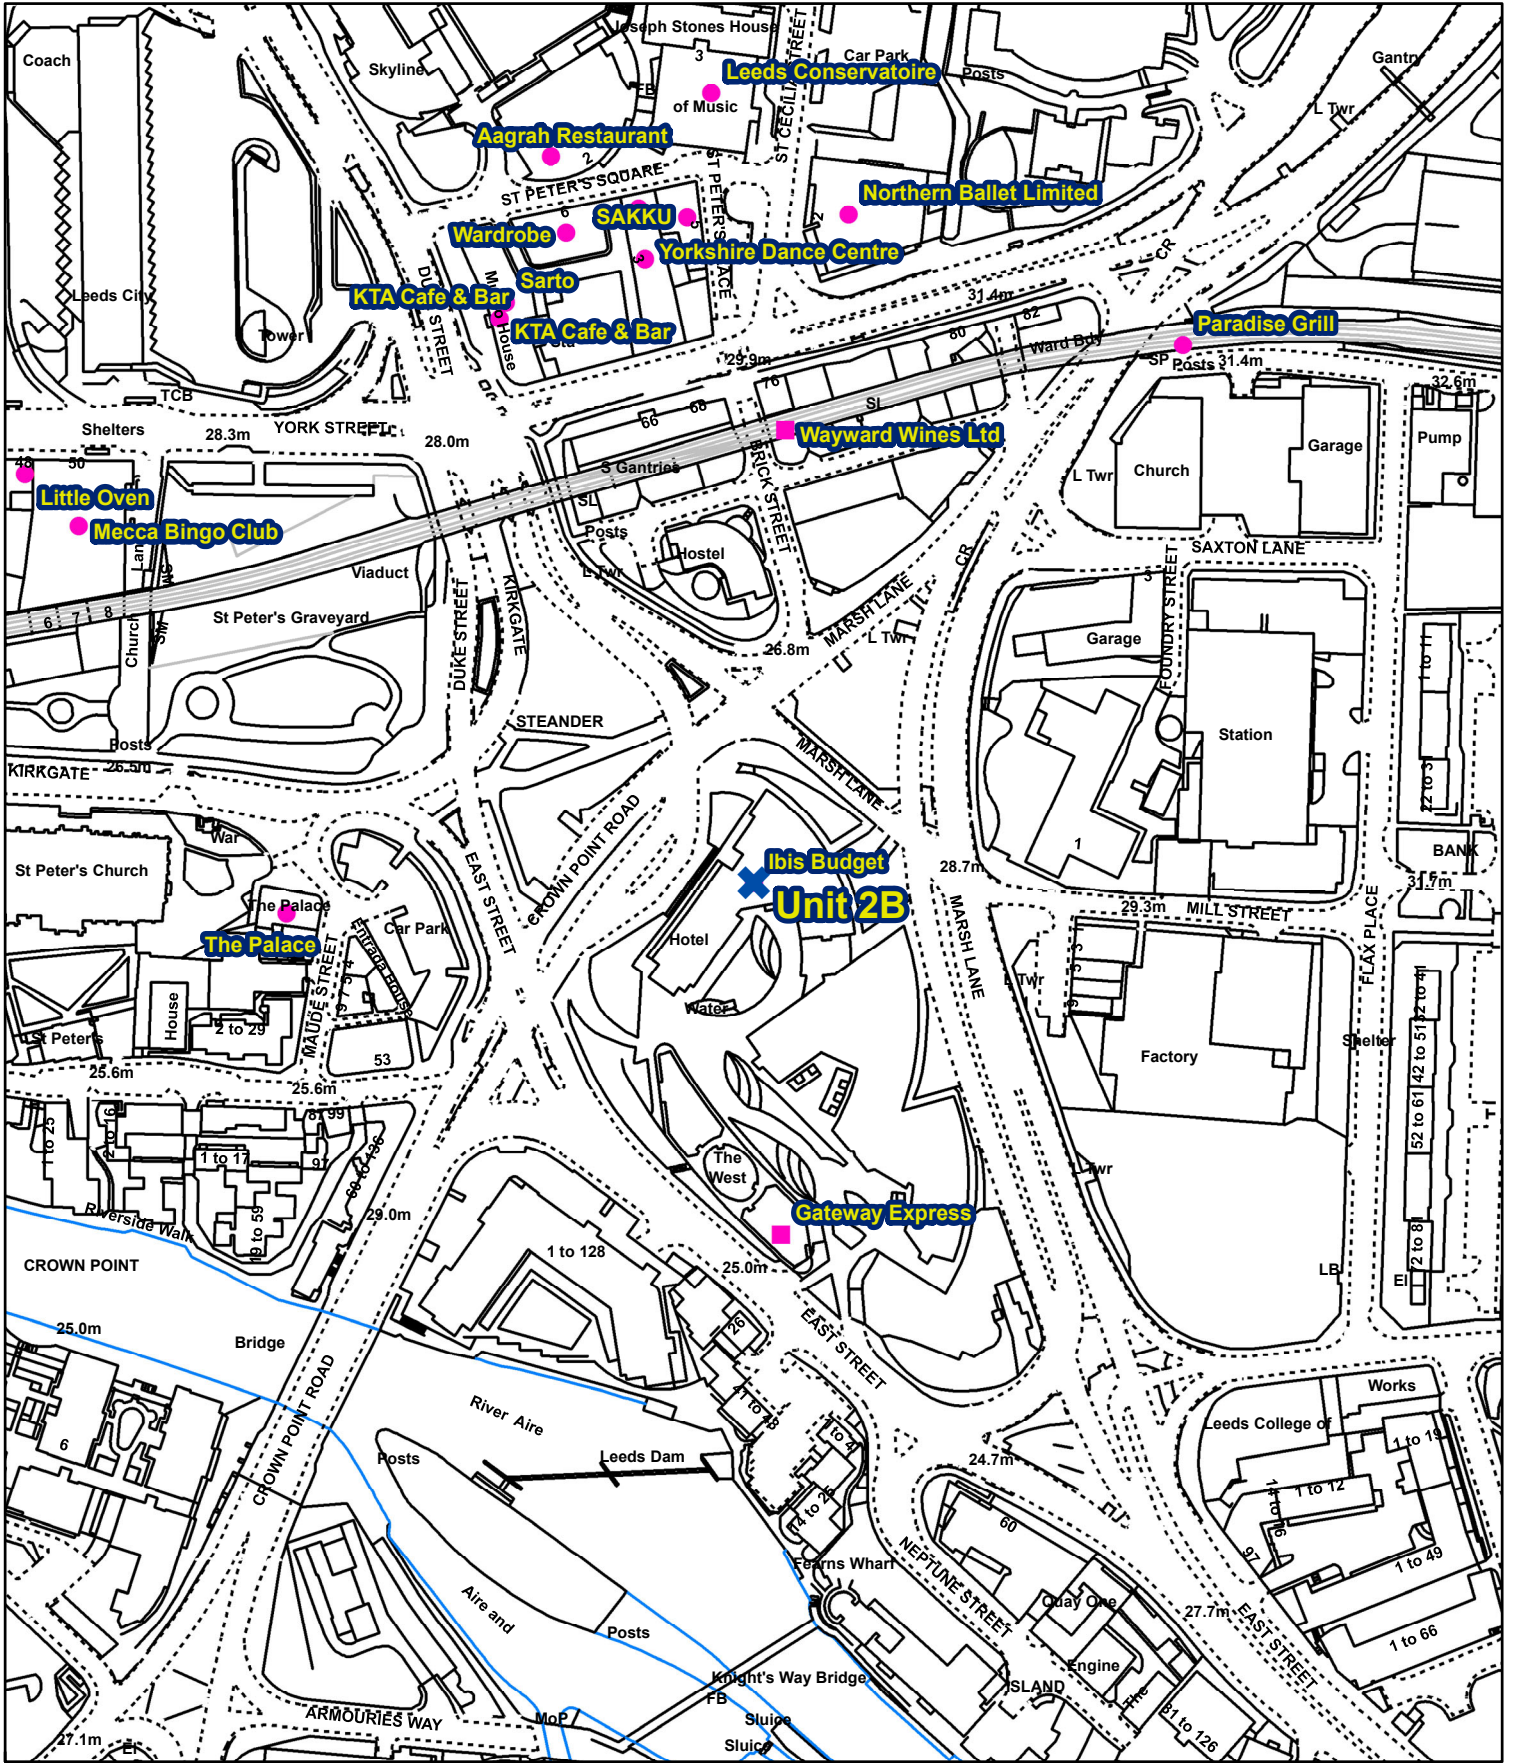

Appendix B

This map is based upon the Ordnance Survey's digital data with the permission of the Ordnance Survey on behalf of the controller of Her Majesty's Stationary Office

© Unauthorised reproduction infringes Crown Copyright and may lead to prosecution or civil proceedings

Leeds City Council O.S. Licence No 1000019567
 © Crown Copyright all rights reserved

Key	
	On licence
	Late night refreshment
	Off licence
	Other